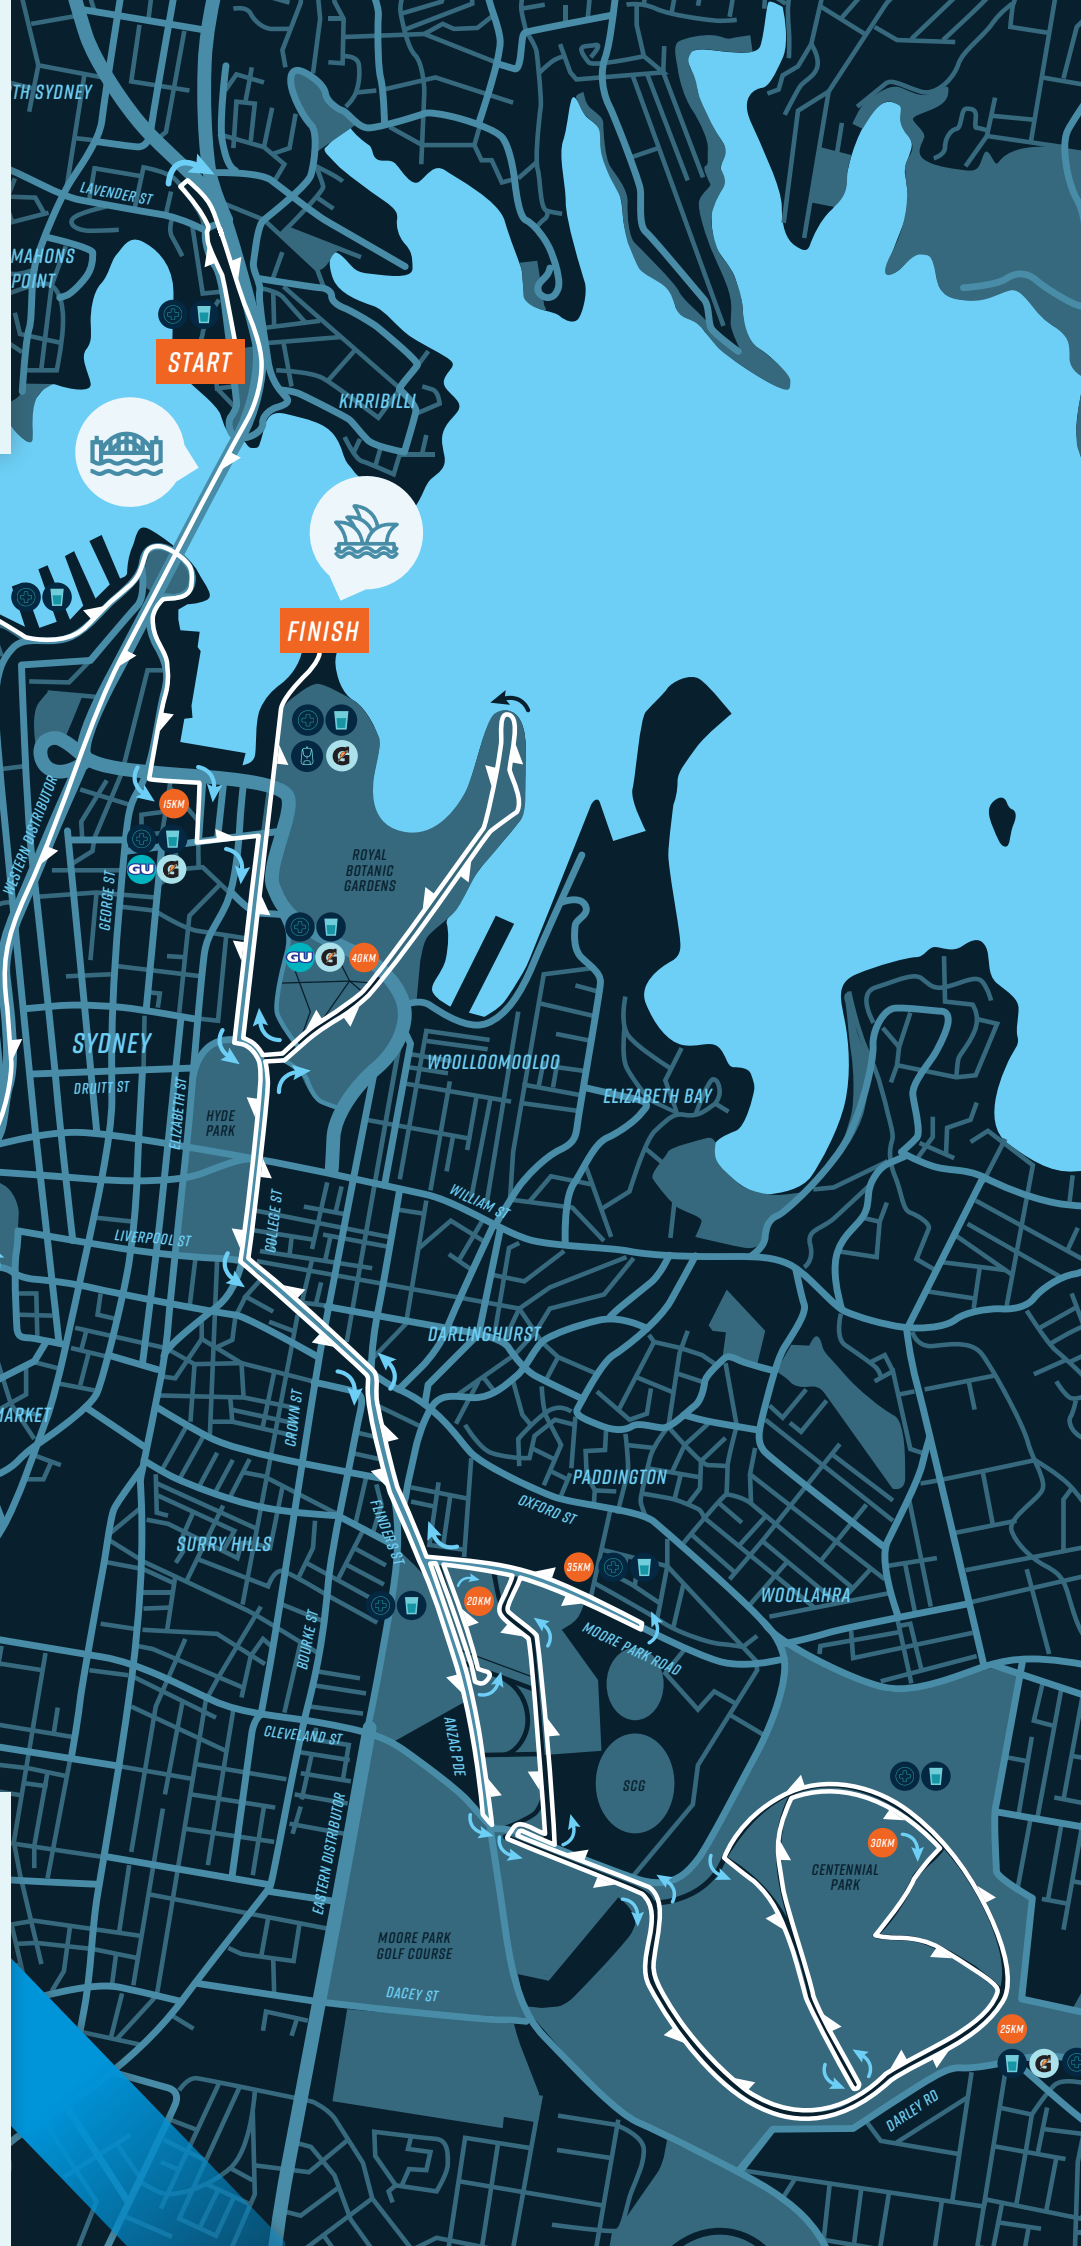

SYDNEY MARATHON

CANDIDATE RACE

ABBOTT WORLD MARATHON MAJORS

START

FINISH

TOTAL DISTANCE: 41.2KM

FIRST AID

WATER

KM MARK EACH 5KM

GATORADE ELECTROLYTE

GU

MARATHON BAGGAGE